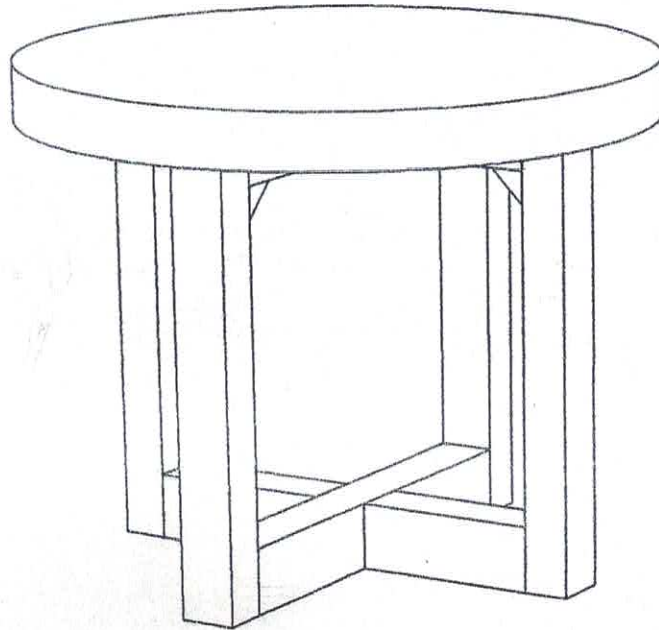

Assembly Instructions

Round End Table

ITEM ST-68522 SERIES

ITEM	DESCRIPTION	QUANTITY
A	top	1
B	upper leg	1
C	lower leg	1

hardware

H1 x 9
bolts M6 x 45 mm

H2 x 9
spring washer

H3 x 9
flat washers

H4 x 1
hex key #4

step 1

step 2