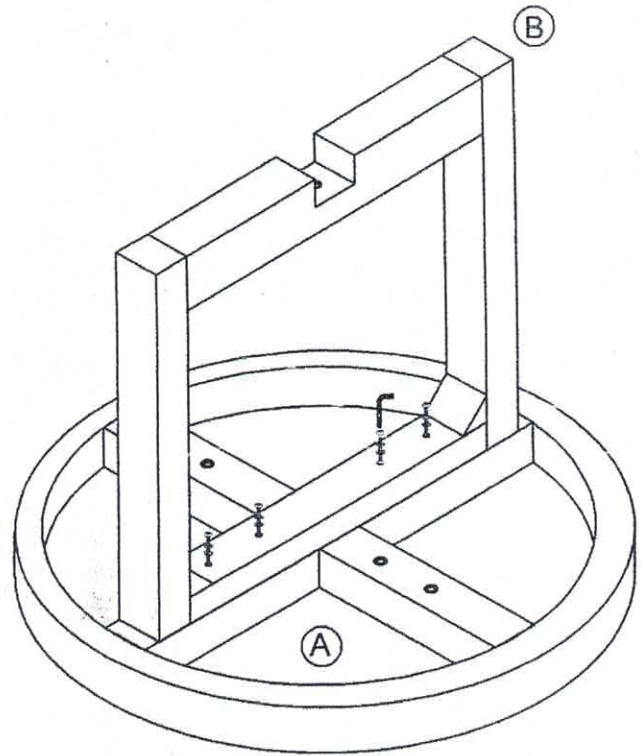

Assembly Instructions

Round End Table

ITEM ST-68522 SERIES

ITEM	DESCRIPTION	QUANTITY
A	top	1
B	upper leg	1
C	lower leg	1

hardware

H1 x 9
bolts M6 x 45 mm

H2 x 9
spring washer

H3 x 9
flat washers

H4 x 1
hex key #4

step 1

step 2