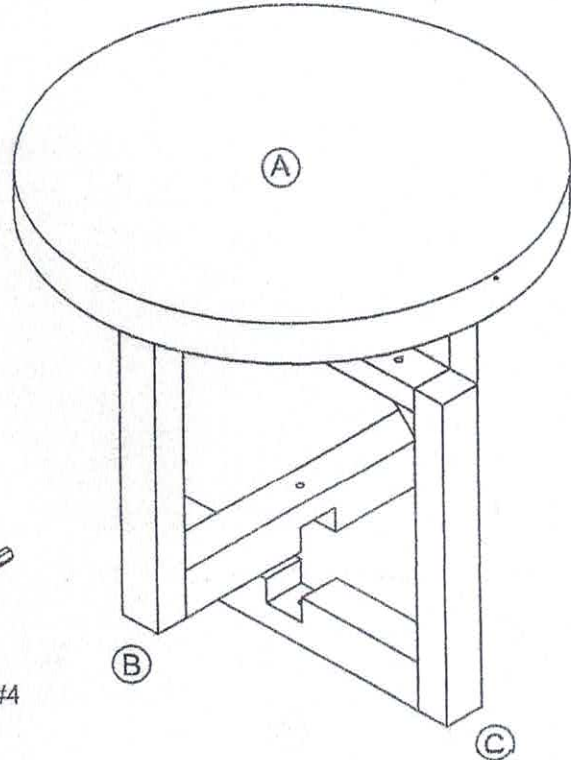

Assembly Instructions

Round End Table

ITEM ST-68522 SERIES

ITEM	DESCRIPTION	QUANTITY
A	top	1
B	upper leg	1
C	lower leg	1

hardware

H1 x 9
bolts M6 x 45 mm

H2 x 9
spring washer

H3 x 9
flat washers

H4 x 1
hex key #4

step 1

step 2