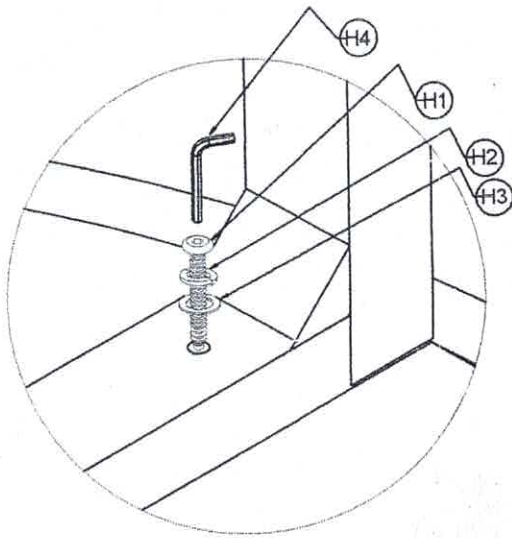

Assembly Instructions

Round End Table

ITEM ST-68522 SERIES

ITEM	DESCRIPTION	QUANTITY
A	top	1
B	upper leg	1
C	lower leg	1

hardware

H1 x 9
bolts M6 x 45 mm

H2 x 9
spring washer

H3 x 9
flat washers

H4 x 1
hex key #4

step 1

step 2